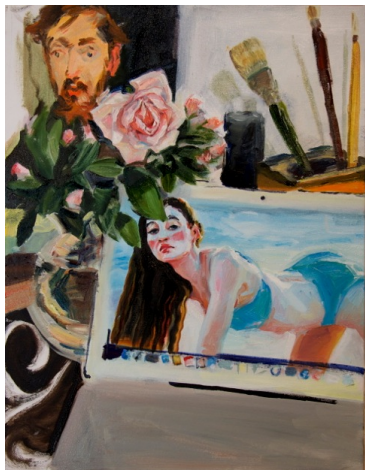

**SARAH POULGRAIN, ARCHER DAVIES, ANGELICA ROACHE-WILSON**

Continue: Three Brisbane Artists

5 – 29 June 2014

List of works from left:

**Archer Davies**

'Family Antique', 2014, Oil on Canvas, 40.5cm x 50.5cm  
\$700'

**Archer Davies**

'Ocean', 2014, Oil on Canvas, 66cm x 50.5cm  
P.O.A.

**Archer Davies**

'Ceremony', 2014, Oil on Canvas, 40.5cm x 30.5cm  
\$700

**Angelica Roache-Wilson**

'Blue and Pink', 2014, Oil on Board, 20 X 25 cm  
\$240

**Angelica Roache-Wilson**

'Brown Object', 2014, Oil on Board, 20 X 28 cm  
NFS

**Angelica Roache-Wilson**

'Green and Purple Composition', 2014, Oil on Board, 19 X 25 cm  
\$240

**Angelica Roache-Wilson**

'Fawn Composition', 2014, Oil on Board, 16 X 19 cm  
\$200

**Angelica Roache-Wilson**

'Grey and Yellow', 2014, Oil on Board, 15 X 18 cm  
NFS

**Angelica Roache-Wilson**

'Orange Dots', 2014, Oil on Board, 15 X 25 cm  
\$200